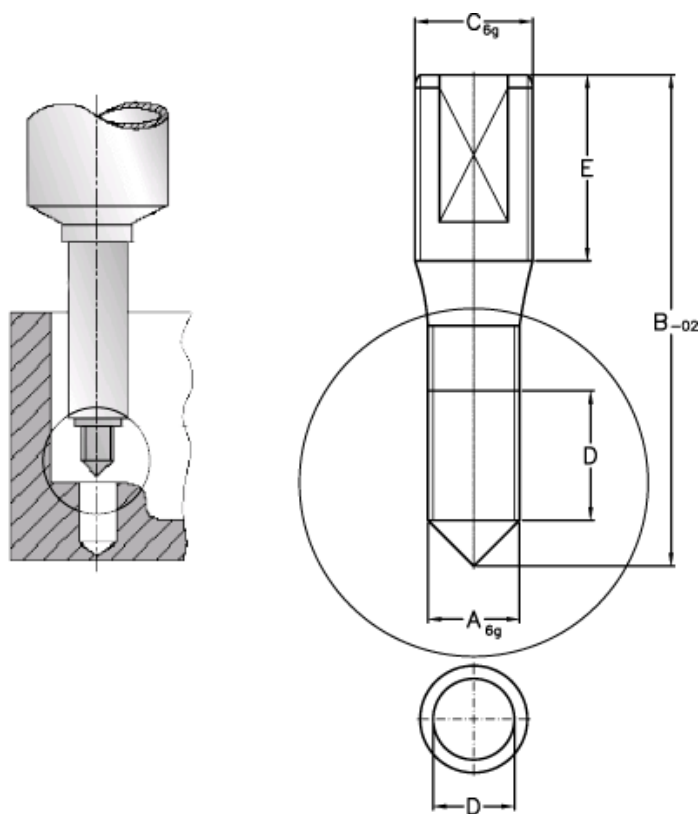

Data Sheet

Article number: 12621000300700

Description: Threaded pin 621 000 300.700
For M30

Measures

A = M30
B = 185.0
C = M30
D = 58.0
E = 50